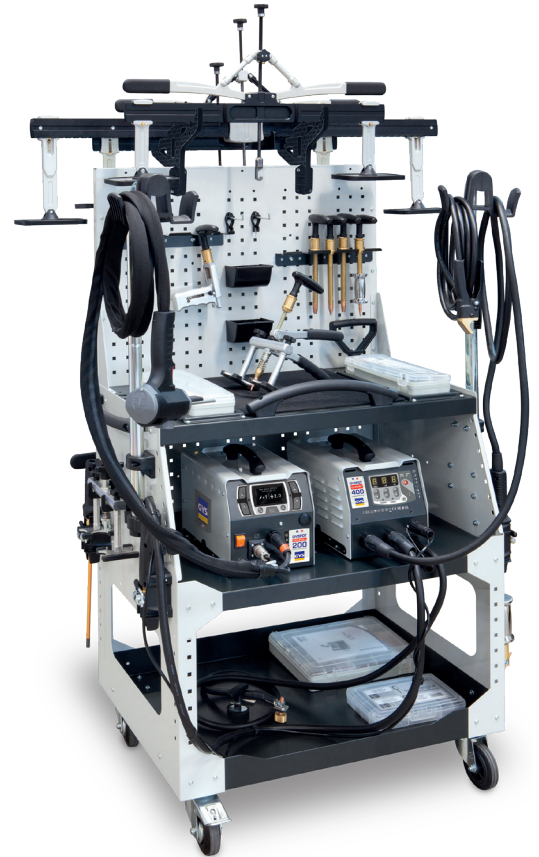

DENTSTATION PREMIUM ARCPULL 200 + EXPERT

Ref. DENSTATION PREMIUM ARCPULL 200 + EXPERT 230 - 067059
Ref. DENSTATION PREMIUM ARCPULL 200 + EXPERT 400 - 065352

DENTSTATION is a complete dent pulling kit, essential for repairing small, medium and big dents (sill, wheelhouse, car fender...).

Thanks to the DENTSTATION you can:

- Remove dents without disassembling vehicle fittings
- Repair without replacing
- Reduce the down-time
- Increase your margin
- Improve your profitability

Sill straightening job: 30 mn instead of 3 h

Model	EXPERT 230	EXPERT 400	ARCPULL 200
Power supply	230 V	400 V	100-230V
Maximum current	3 800 A	4 500 A	200 A
Guns	 + 		
Type of guns	1 Auto	+ 1 Manual	Motorised
Gun cable	3 m / 70 mm ²	+ 2 m / 70 mm ²	3 m / 25 mm ²
Consumables Box	 SPOTTER BOX PRO		 ALU RING BOX 1.5 mm

DENTSTATION PREMIUM ARCPULL 200 + EXPERT

DENTSTATION PREMIUM
ARCPULL 200 + EXPERT 230 - 067059

DENTSTATION PREMIUM
ARCPULL 200 + EXPERT 400 - 065352

DENTSTATION PRO
056848

Premium levelling lever
059290

Premium levelling bar
059306