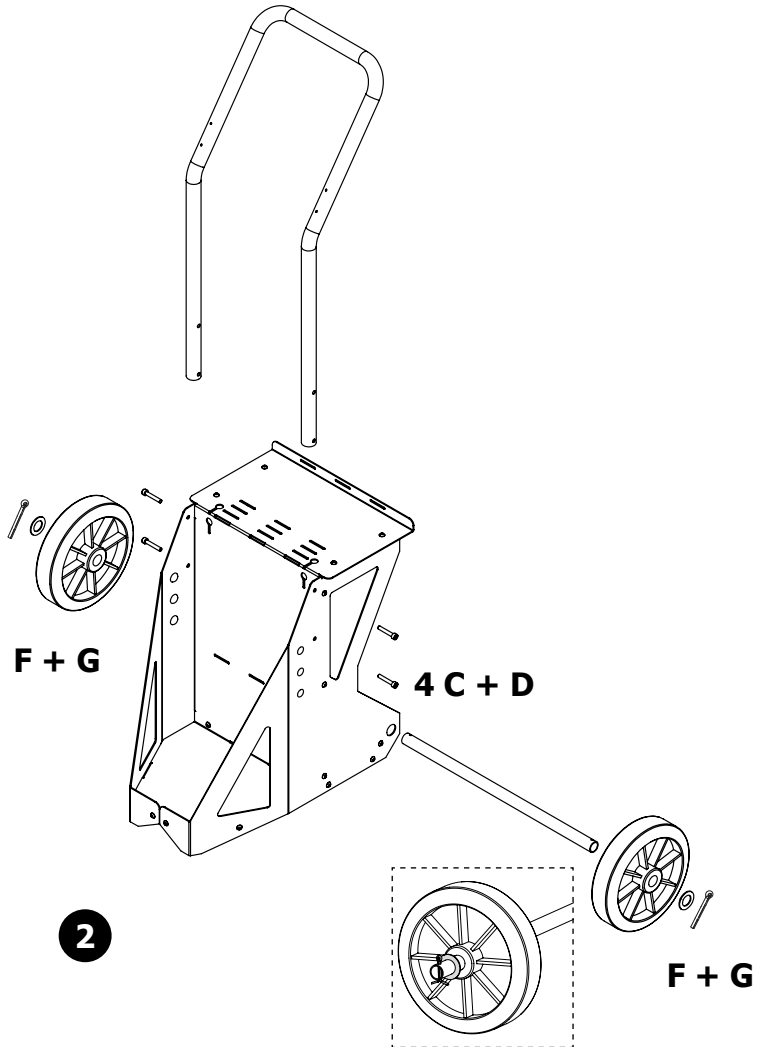

**CHARIOT DIABLE / DIABLE TROLLEY / TEUFELS FAHRWAGEN 4M<sup>3</sup>**

ref. 015678

x22		M5x10	A
x22		M5	B
x4		M6x35	C
x4		M6	D
x4		M4.2x9.5	E
x2		-	F
x2		-	G
x1		-	H

**22 A + B**

**4 E**

**4**

**2 H**