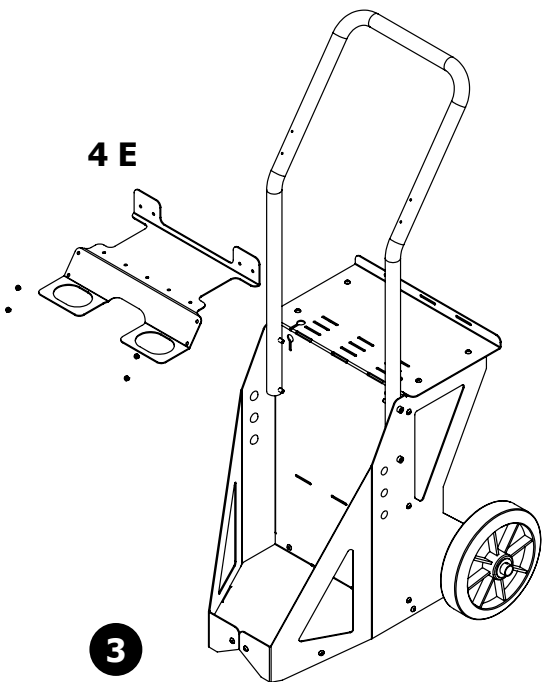

**CHARIOT DIABLE / DIABLE TROLLEY / TEUFELS FAHRWAGEN 4M<sup>3</sup>**

ref. 015678

x22		M5x10	A
x22		M5	B
x4		M6x35	C
x4		M6	D
x4		M4.2x9.5	E
x2		-	F
x2		-	G
x1		-	H

**22 A + B**

**4 E**

**4**

**2 H**