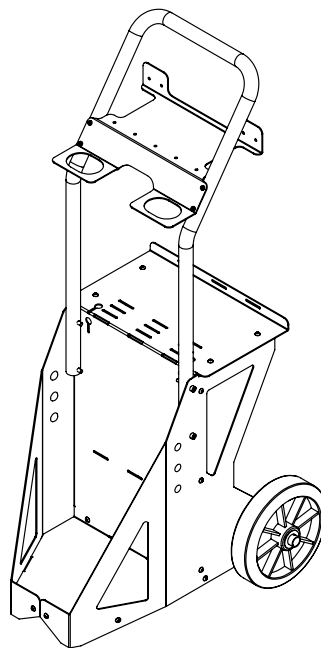

**CHARIOT DIABLE / DIABLE TROLLEY / TEUFELS FAHRWAGEN 4M<sup>3</sup>**

ref. 015678

x22		M5x10	A
x22		M5	B
x4		M6x35	C
x4		M6	D
x4		M4.2x9.5	E
x2		-	F
x2		-	G
x1		-	H

**22 A + B**

**4 E**

**4**

**2 H**