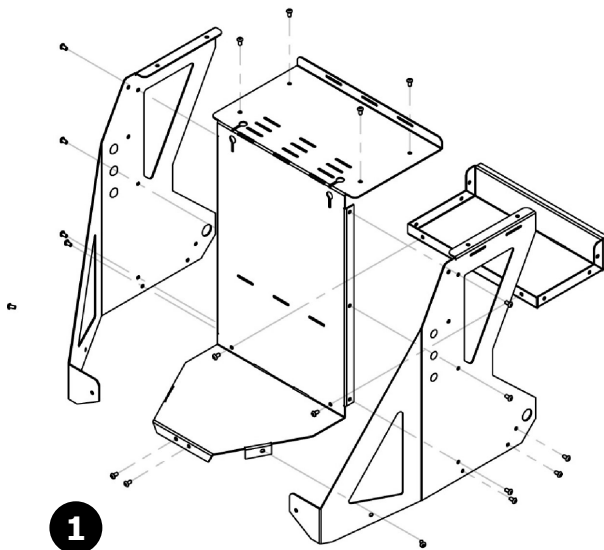

**CHARIOT DIABLE / DIABLE TROLLEY / TEUFELS FAHRWAGEN 4M<sup>3</sup>**

ref. 015678

x22		M5x10	A
x22		M5	B
x4		M6x35	C
x4		M6	D
x4		M4.2x9.5	E
x2		-	F
x2		-	G
x1		-	H

**22 A + B**

**4 E**

**4**

**2 H**